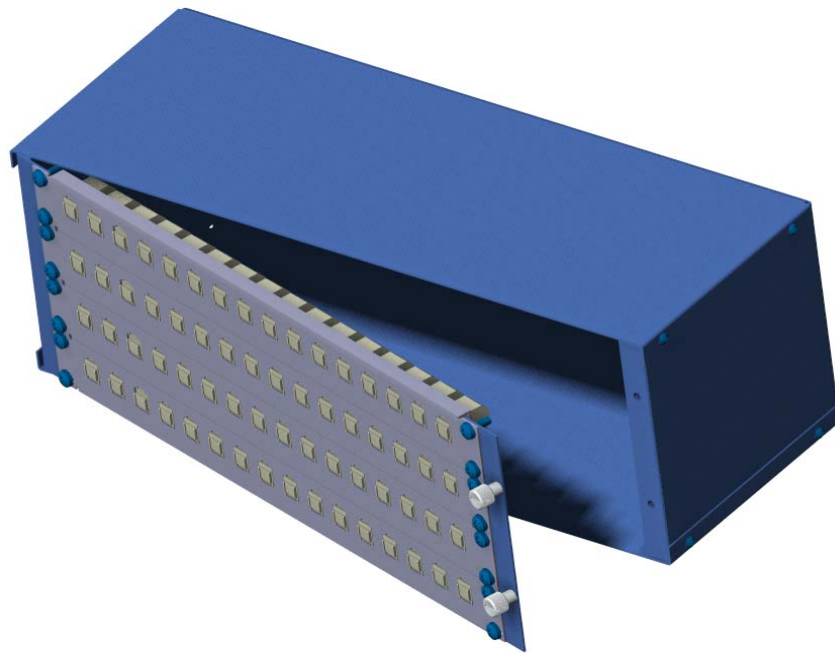

Wall Brackets - Hinged

Hallam manufacture a range of simple yet effective wall mount 19" enclosures. Used for a small network installation these units are available in various height and depth configurations. The hinged wall bracket allows for patch panels etc to be hinged away from mounting area for ease of cabling and installation. Optional top and bottom covers can be ordered to suit.